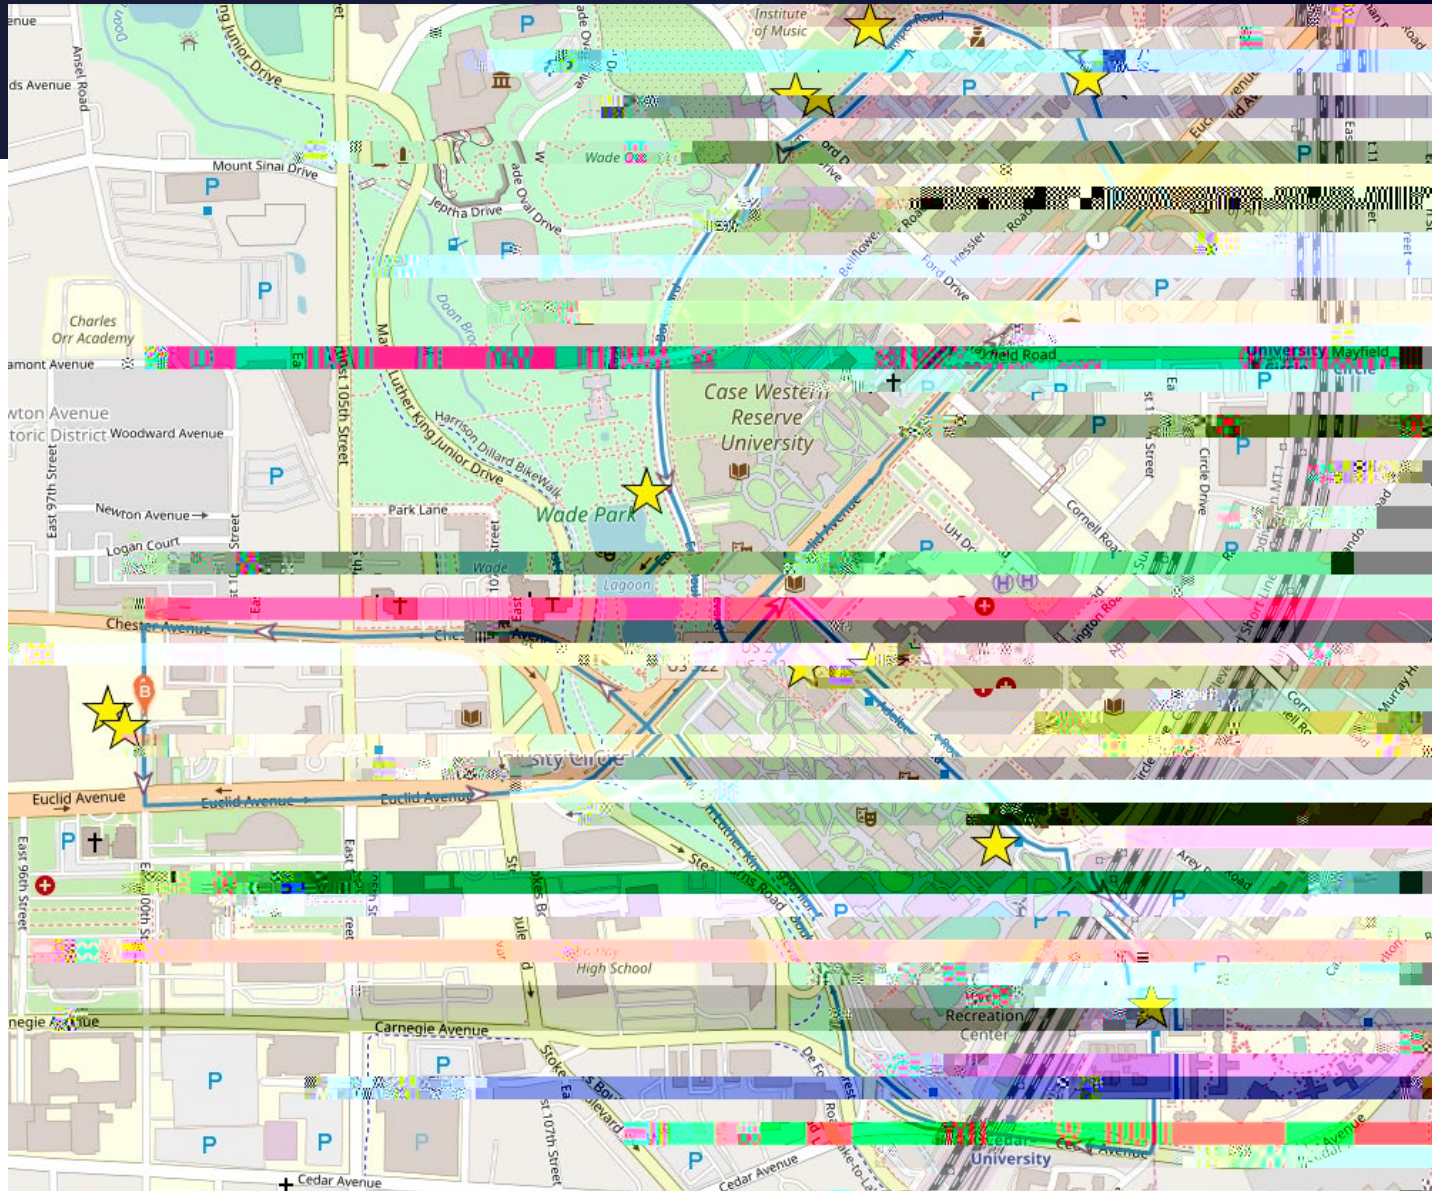

HEC NURSING 2

Overview

- Pickup times determined by class schedule

Details

- One Shuttle
 - Pickup time is every 25-28 minutes
- Hours of Operation: Monday – Friday
7:00AM – 6:00PM

Stops

- HEC
- Juniper Dorms
- Ford & Juniper
- KSL East
- Adelbert Hall
- 1-2-1 Fitness/Veale
- Fribley/Murray Hill